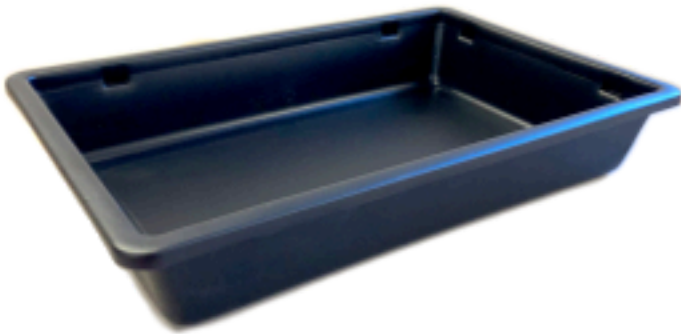

...more than 120.000 FLEXTUBs supporting the airport industry worldwide!

Product specification

Model:	CRS 560 Security
Colour:	Black
Basic material:	Durable HDPE 4mm Anti-microbial/anti-slip
Suitable for X-ray:	Yes
Stack able:	25 mm stack height each tub
Size:	560 x 370 x 100 mm
Weight:	0,850 kg ± 50 g
Tolerances:	± 1 %

FLEXTUB Security unique features

Easy handling & high hygiene

The FLEXTUB Security have a turned-out edge for easier grip when handling manually, and an anti-microbial inside for higher hygiene.

Easy separation

The built-in stops make the tubs easy to separate after having been stacked.

Maximum security

The FLEXTUB Security is suitable for X-RAY in order to give maximum opportunities for security check. Anti-slip for better grip at the X-RAY machine belt.